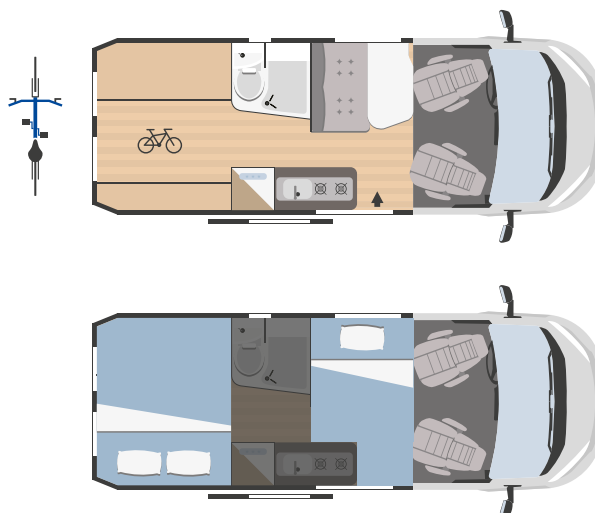

# HORUS

138

**FIAT**  
PROFESSIONAL

5998x2050 mm

4

3

1

### DIMENSIONS AND WEIGHTS

Outside length (mm)	5998
Outside width - inside width (mm)	2050 - 1850
Maximum outside height - inside height (mm)	2650 - 1890
Thickness of floor - walls - roof (mm)	nd
Certified seats	4
Maximum overall weight (kg)	3300
Increased maximum overall weight (kg)	3500

### BEDS

Berths	3
Assemblable Berths	1
Centre dinette double bed	970 x 1800
Rear single bed	-
Rear double bed	1440 x 1900